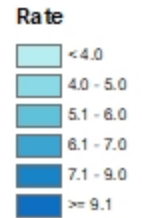

JULY 2022 UNEMPLOYMENT RATES

Note: County unemployment rates are only available not seasonally adjusted

Source: Kansas Department of Labor, Labor Market Information Services and the Bureau of Labor Statistics; Local Area Unemployment Statistics (LAUS)