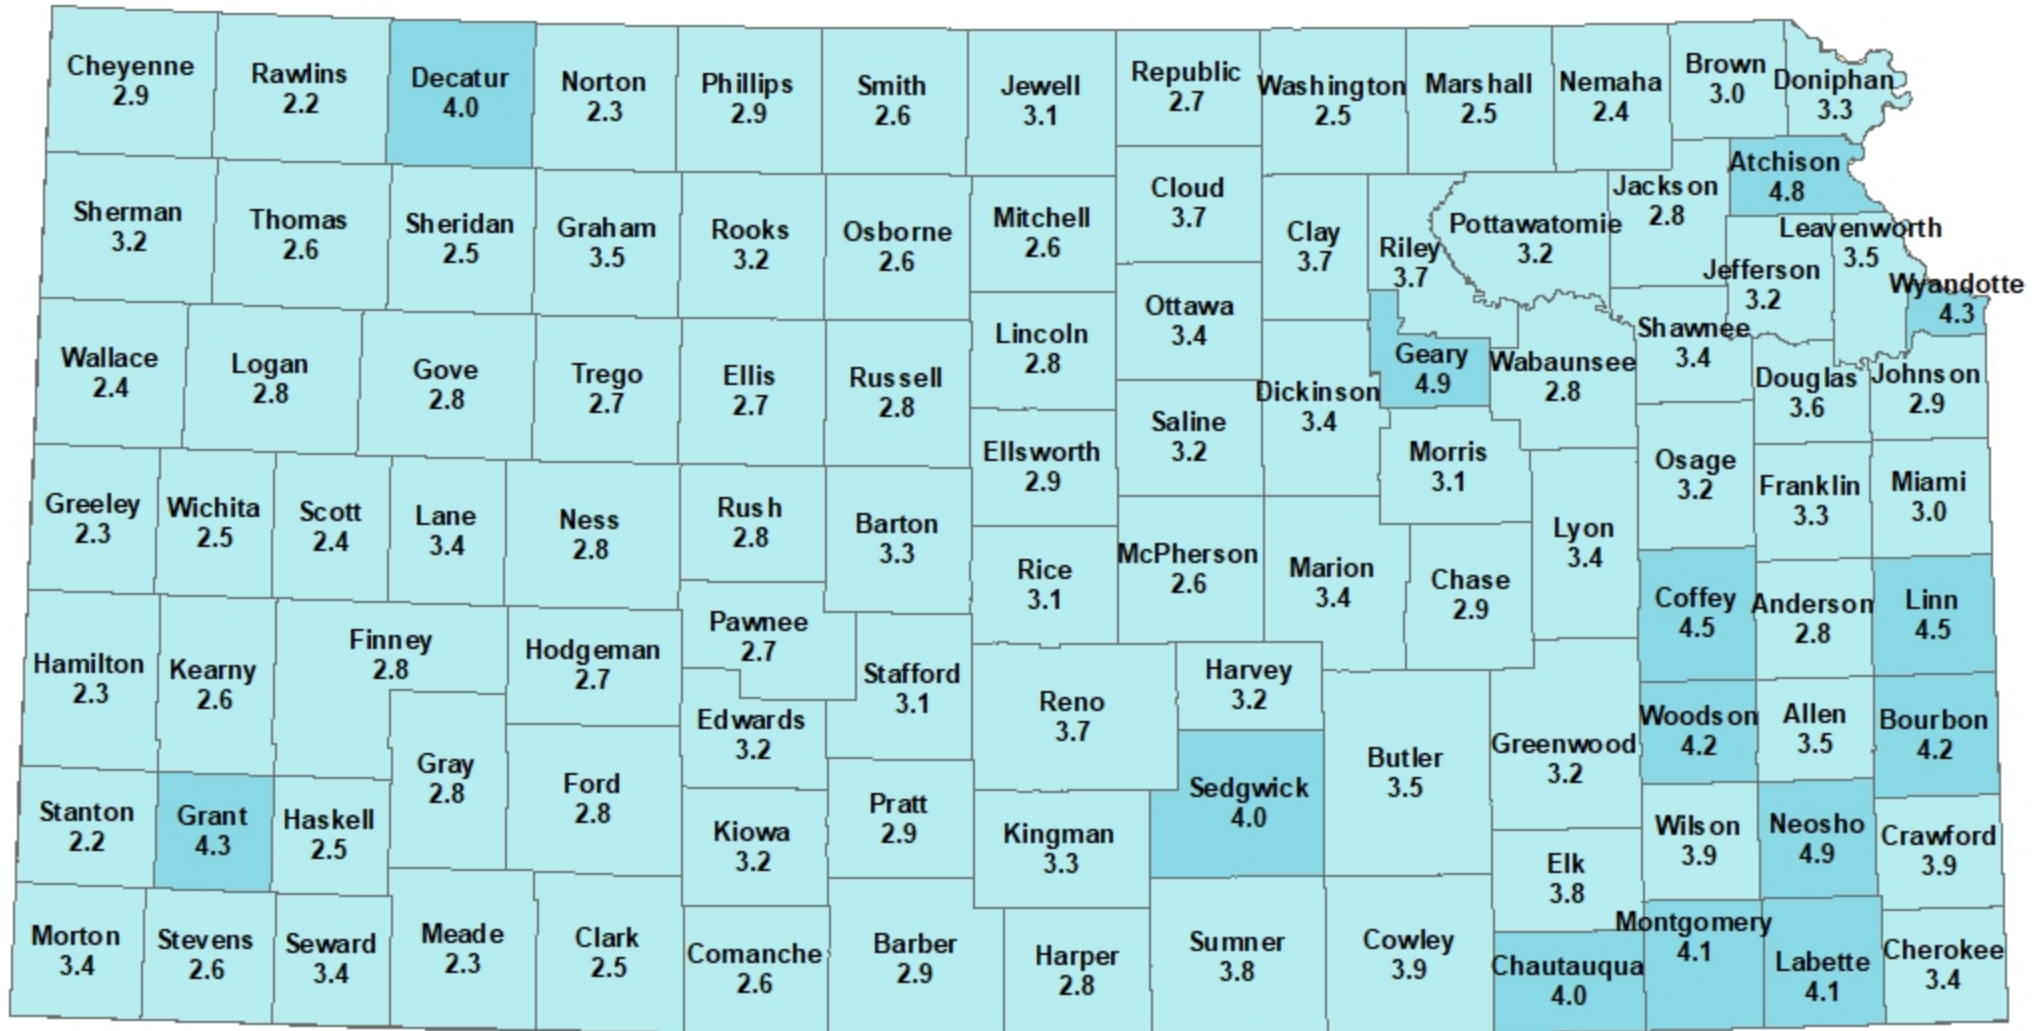

JULY 2022 UNEMPLOYMENT RATES

Note: County unemployment rates are only available not seasonally adjusted

Source: Kansas Department of Labor, Labor Market Information Services and the Bureau of Labor Statistics; Local Area Unemployment Statistics (LAUS)